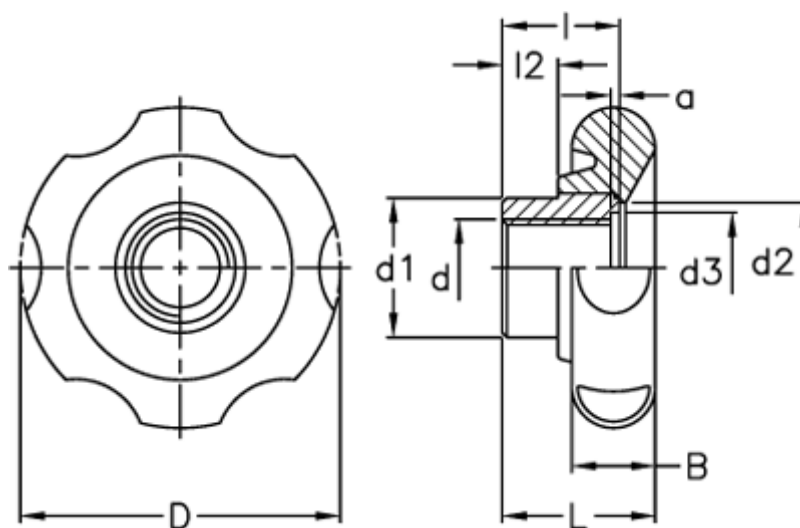

Article number: 2302174341  
Description: E+G Lobe knob  
VL.640/70 FP-A-M12

## Measures

$a$	= 0.8	$L$	= 33
$B$	= 18	$l_2$	= 12
$D$	= 70		
$d_1$	= 30		
$d_2$	= 29		
$d_3$	= 18.1		
$d$	6H = M12		
$l$	= 25		